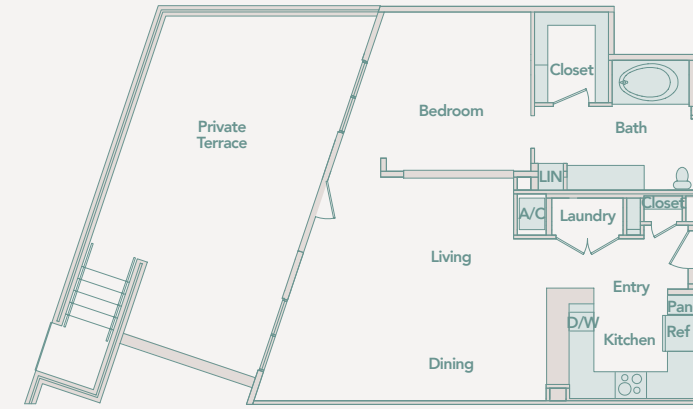

APARTMENT SPECIFICATIONS

Apartment Type	Size (sqft)
One-Bedroom	975 - 1288
Two-Bedroom	1392 - 2077

PROPERTY SITE MAP

LEGEND:

- Stairs
- Elevator
- Fitness Center
- Underground Parking
- Entrance/Exit
- Restroom
- Barbecue/Fire Pits
- Trash Chute
- Spa

ONE-BEDROOM FLOORPLAN

ONE-BEDROOM, ONE BATH
975 - 998 sqft

ONE-BEDROOM, ONE BATH
1,011 - 1,095 sqft

ONE-BEDROOM, ONE AND A HALF BATH 1K
1,288 sqft

ONE-BEDROOM, ONE BATH
1,143 - 1,154 sqft

TWO-BEDROOM FLOORPLAN

TWO-BEDROOM, TWO BATH 2A
1,392 sqft

TWO-BEDROOM, TWO AND A HALF BATH 2B
1,544 sqft

TWO-BEDROOM, TWO BATH 2C
1,597 sqft

TWO-BEDROOM, TWO BATH 2D
1,734 sqft

TWO-BEDROOM FLOORPLAN

TWO-BEDROOM, TWO BATH
2,019 sqft

TWO-BEDROOM, TWO + HALF BATH
2,077 sqft

Floor plan layouts are provided as examples of unit types. Actual layout may vary. Prices subject to change without notice.