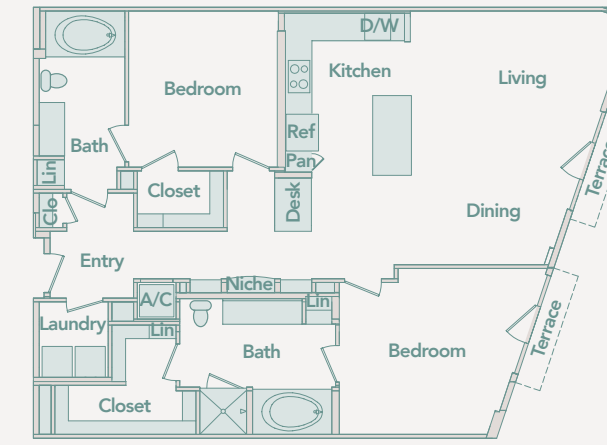

APARTMENT SPECIFICATIONS

Apartment Type	Size (sqft)
One-Bedroom	975 - 1288
Two-Bedroom	1392 - 2077

PROPERTY SITE MAP

LEGEND:

- Stairs
- Elevator
- Fitness Center
- Underground Parking
- Entrance/Exit
- Restroom
- Barbecue/Fire Pits
- Trash Chute
- Spa

ONE-BEDROOM FLOORPLAN

ONE-BEDROOM, ONE BATH
975 - 998 sqft

ONE-BEDROOM, ONE BATH
1,011 - 1,095 sqft

ONE-BEDROOM, ONE AND A HALF BATH 1K
1,288 sqft

ONE-BEDROOM, ONE BATH
1,143 - 1,154 sqft

TWO-BEDROOM FLOORPLAN

TWO-BEDROOM, TWO BATH 2A
1,392 sqft

TWO-BEDROOM, TWO AND A HALF BATH 2B
1,544 sqft

TWO-BEDROOM, TWO BATH 2C
1,597 sqft

TWO-BEDROOM, TWO BATH 2D
1,734 sqft

TWO-BEDROOM FLOORPLAN

TWO-BEDROOM, TWO BATH
2,019 sqft

TWO-BEDROOM, TWO + HALF BATH
2,077 sqft

Floor plan layouts are provided as examples of unit types. Actual layout may vary. Prices subject to change without notice.