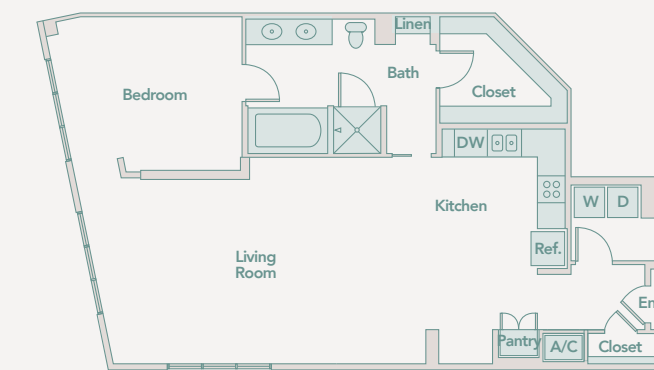

APARTMENT SPECIFICATIONS

Apartment Type	Size (sqft)
One-Bedroom	975 - 1288
Two-Bedroom	1392 - 2077

PROPERTY SITE MAP

LEGEND:

- Stairs
- Elevator
- Fitness Center
- Underground Parking
- Entrance/Exit
- Restroom
- Barbecue/Fire Pits
- Trash Chute
- Spa

ONE-BEDROOM FLOORPLAN

ONE-BEDROOM, ONE BATH
975 - 998 sqft

ONE-BEDROOM, ONE BATH
1,011 - 1,095 sqft

ONE-BEDROOM, ONE AND A HALF BATH 1K
1,288 sqft

ONE-BEDROOM, ONE BATH
1,143 - 1,154 sqft

TWO-BEDROOM FLOORPLAN

TWO-BEDROOM, TWO BATH 2A
1,392 sqft

TWO-BEDROOM, TWO AND A HALF BATH 2B
1,544 sqft

TWO-BEDROOM, TWO BATH 2C
1,597 sqft

TWO-BEDROOM, TWO BATH 2D
1,734 sqft

TWO-BEDROOM FLOORPLAN

TWO-BEDROOM, TWO BATH
2,019 sqft

TWO-BEDROOM, TWO + HALF BATH
2,077 sqft

Floor plan layouts are provided as examples of unit types. Actual layout may vary. Prices subject to change without notice.