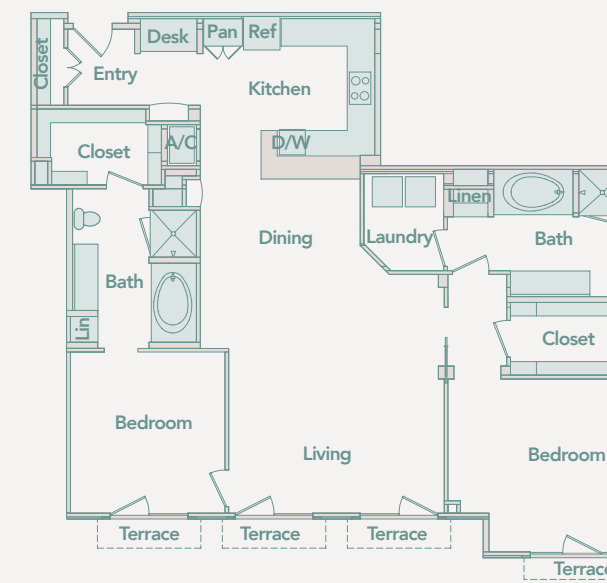

APARTMENT SPECIFICATIONS

Apartment Type	Size (sqft)
One-Bedroom	975 - 1288
Two-Bedroom	1392 - 2077

PROPERTY SITE MAP

LEGEND:

- Stairs
- Elevator
- Fitness Center
- Underground Parking
- Entrance/Exit
- Restroom
- Barbecue/Fire Pits
- Trash Chute
- Spa

ONE-BEDROOM FLOORPLAN

ONE-BEDROOM, ONE BATH
975 - 998 sqft

ONE-BEDROOM, ONE BATH
1,011 - 1,095 sqft

ONE-BEDROOM, ONE AND A HALF BATH 1K
1,288 sqft

ONE-BEDROOM, ONE BATH
1,143 - 1,154 sqft

TWO-BEDROOM FLOORPLAN

TWO-BEDROOM, TWO BATH 2A
1,392 sqft

TWO-BEDROOM, TWO AND A HALF BATH 2B
1,544 sqft

TWO-BEDROOM, TWO BATH 2C
1,597 sqft

TWO-BEDROOM, TWO BATH 2D
1,734 sqft

TWO-BEDROOM FLOORPLAN

TWO-BEDROOM, TWO BATH
2,019 sqft

TWO-BEDROOM, TWO + HALF BATH
2,077 sqft

Floor plan layouts are provided as examples of unit types. Actual layout may vary. Prices subject to change without notice.