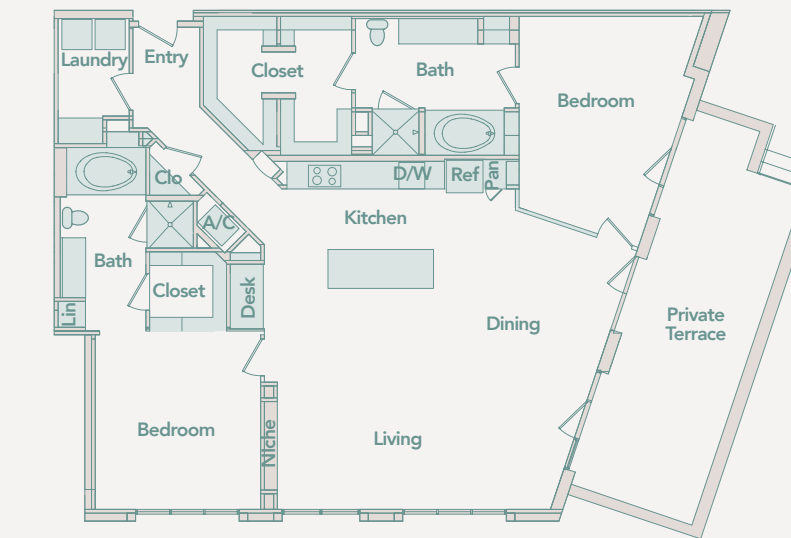

APARTMENT SPECIFICATIONS

Apartment Type	Size (sqft)
One-Bedroom	975 - 1288
Two-Bedroom	1392 - 2077

PROPERTY SITE MAP

LEGEND:

- Stairs
- Elevator
- Fitness Center
- Underground Parking
- Entrance/Exit
- Restroom
- Barbecue/Fire Pits
- Trash Chute
- Spa

ONE-BEDROOM FLOORPLAN

ONE-BEDROOM, ONE BATH
975 - 998 sqft

ONE-BEDROOM, ONE BATH
1,011 - 1,095 sqft

ONE-BEDROOM, ONE AND A HALF BATH 1K
1,288 sqft

ONE-BEDROOM, ONE BATH
1,143 - 1,154 sqft

TWO-BEDROOM FLOORPLAN

TWO-BEDROOM, TWO BATH 2A
1,392 sqft

TWO-BEDROOM, TWO AND A HALF BATH 2B
1,544 sqft

TWO-BEDROOM, TWO BATH 2C
1,597 sqft

TWO-BEDROOM, TWO BATH 2D
1,734 sqft

TWO-BEDROOM FLOORPLAN

TWO-BEDROOM, TWO BATH
2,019 sqft

TWO-BEDROOM, TWO + HALF BATH
2,077 sqft

Floor plan layouts are provided as examples of unit types. Actual layout may vary. Prices subject to change without notice.