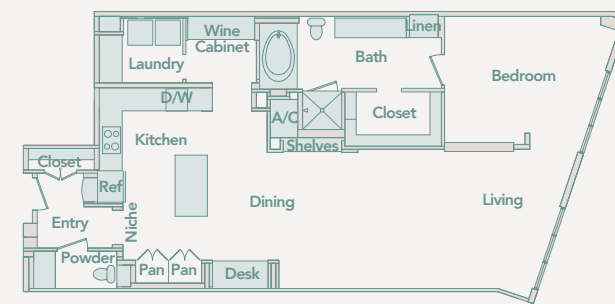

APARTMENT SPECIFICATIONS

Apartment Type	Size (sqft)
One-Bedroom	975 - 1288
Two-Bedroom	1392 - 2077

PROPERTY SITE MAP

LEGEND:

- Stairs
- Elevator
- Fitness Center
- Underground Parking
- Entrance/Exit
- Restroom
- Barbecue/Fire Pits
- Trash Chute
- Spa

ONE-BEDROOM FLOORPLAN

ONE-BEDROOM, ONE BATH
975 - 998 sqft

ONE-BEDROOM, ONE BATH
1,011 - 1,095 sqft

ONE-BEDROOM, ONE AND A HALF BATH 1K
1,288 sqft

ONE-BEDROOM, ONE BATH
1,143 - 1,154 sqft

TWO-BEDROOM FLOORPLAN

TWO-BEDROOM, TWO BATH 2A
1,392 sqft

TWO-BEDROOM, TWO AND A HALF BATH 2B
1,544 sqft

TWO-BEDROOM, TWO BATH 2C
1,597 sqft

TWO-BEDROOM, TWO BATH 2D
1,734 sqft

TWO-BEDROOM FLOORPLAN

TWO-BEDROOM, TWO BATH
2,019 sqft

TWO-BEDROOM, TWO + HALF BATH
2,077 sqft

Floor plan layouts are provided as examples of unit types. Actual layout may vary. Prices subject to change without notice.