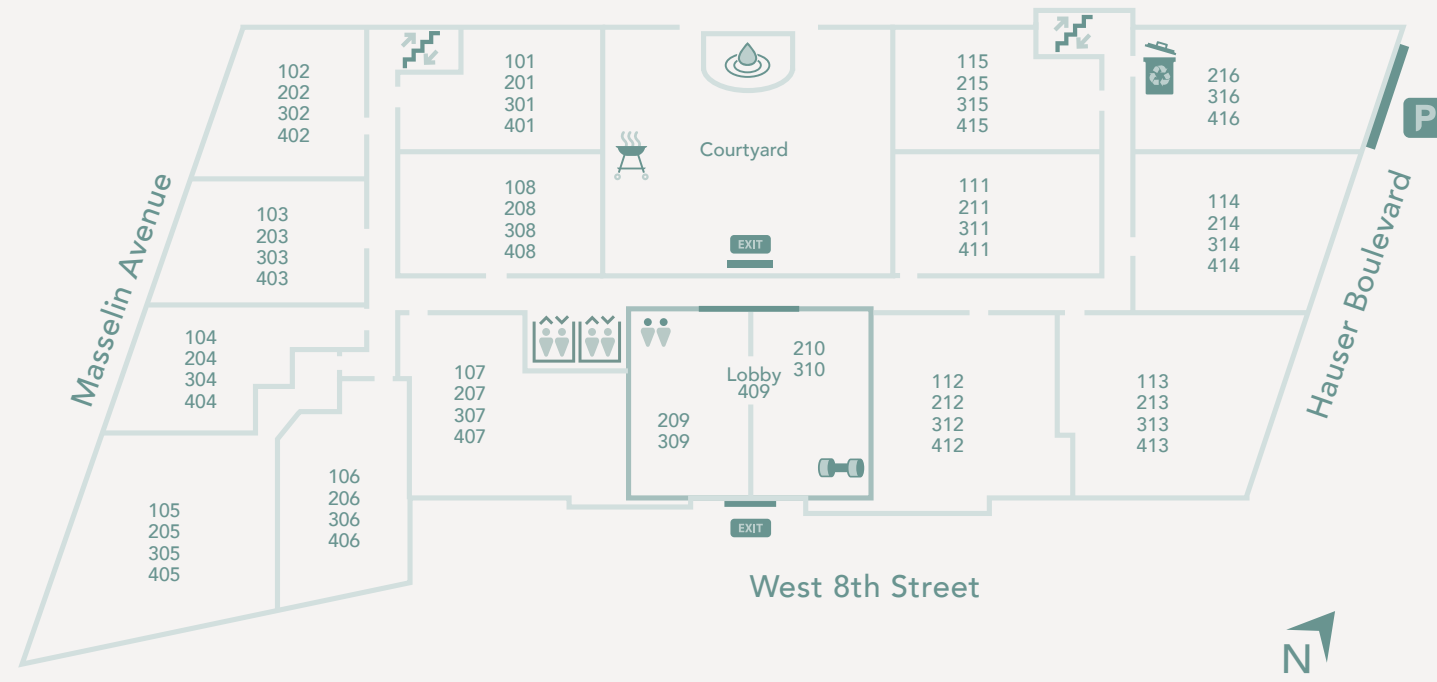

APARTMENT SPECIFICATIONS

Apartment Type	Size (sqft)
One-Bedroom	975 - 1288
Two-Bedroom	1392 - 2077

PROPERTY SITE MAP

LEGEND:

- Stairs
- Elevator
- Fitness Center
- Underground Parking
- Entrance/Exit
- Restroom
- Barbecue/Fire Pits
- Trash Chute
- Spa