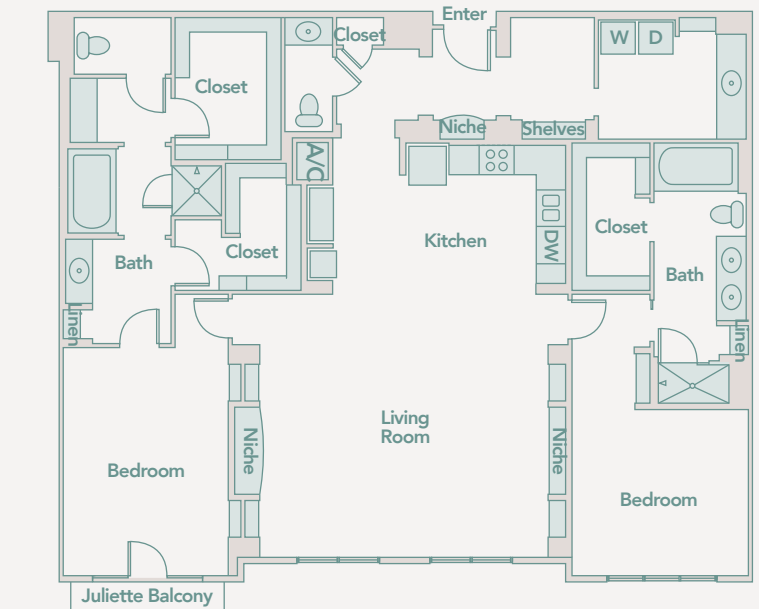

ONE-BEDROOM FLOORPLAN

ONE-BEDROOM, ONE BATH
975 - 998 sqft

ONE-BEDROOM, ONE BATH
1,011 - 1,095 sqft

ONE-BEDROOM, ONE AND A HALF BATH 1K
1,288 sqft

ONE-BEDROOM, ONE BATH
1,143 - 1,154 sqft

TWO-BEDROOM FLOORPLAN

TWO-BEDROOM, TWO BATH 2A
1,392 sqft

TWO-BEDROOM, TWO AND A HALF BATH 2B
1,544 sqft

TWO-BEDROOM, TWO BATH 2C
1,597 sqft

TWO-BEDROOM, TWO BATH 2D
1,734 sqft

TWO-BEDROOM FLOORPLAN

TWO-BEDROOM, TWO BATH
2,019 sqft

TWO-BEDROOM, TWO + HALF BATH
2,077 sqft

Floor plan layouts are provided as examples of unit types. Actual layout may vary. Prices subject to change without notice.