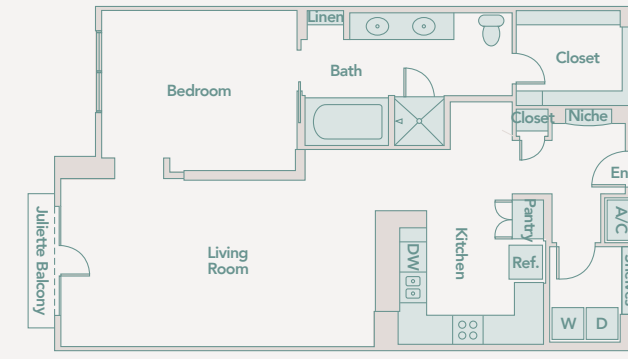

APARTMENT SPECIFICATIONS

Apartment Type	Size (sqft)
One-Bedroom	975 - 1288
Two-Bedroom	1392 - 2077

PROPERTY SITE MAP

LEGEND:

- Stairs
- Elevator
- Fitness Center
- Underground Parking
- Entrance/Exit
- Restroom
- Barbecue/Fire Pits
- Trash Chute
- Spa

ONE-BEDROOM FLOORPLAN

ONE-BEDROOM, ONE BATH
975 - 998 sqft

ONE-BEDROOM, ONE BATH
1,011 - 1,095 sqft

ONE-BEDROOM, ONE AND A HALF BATH 1K
1,288 sqft

ONE-BEDROOM, ONE BATH
1,143 - 1,154 sqft

TWO-BEDROOM FLOORPLAN

TWO-BEDROOM, TWO BATH 2A
1,392 sqft

TWO-BEDROOM, TWO AND A HALF BATH 2B
1,544 sqft

TWO-BEDROOM, TWO BATH 2C
1,597 sqft

TWO-BEDROOM, TWO BATH 2D
1,734 sqft

TWO-BEDROOM FLOORPLAN

TWO-BEDROOM, TWO BATH
2,019 sqft

TWO-BEDROOM, TWO + HALF BATH
2,077 sqft

Floor plan layouts are provided as examples of unit types. Actual layout may vary. Prices subject to change without notice.