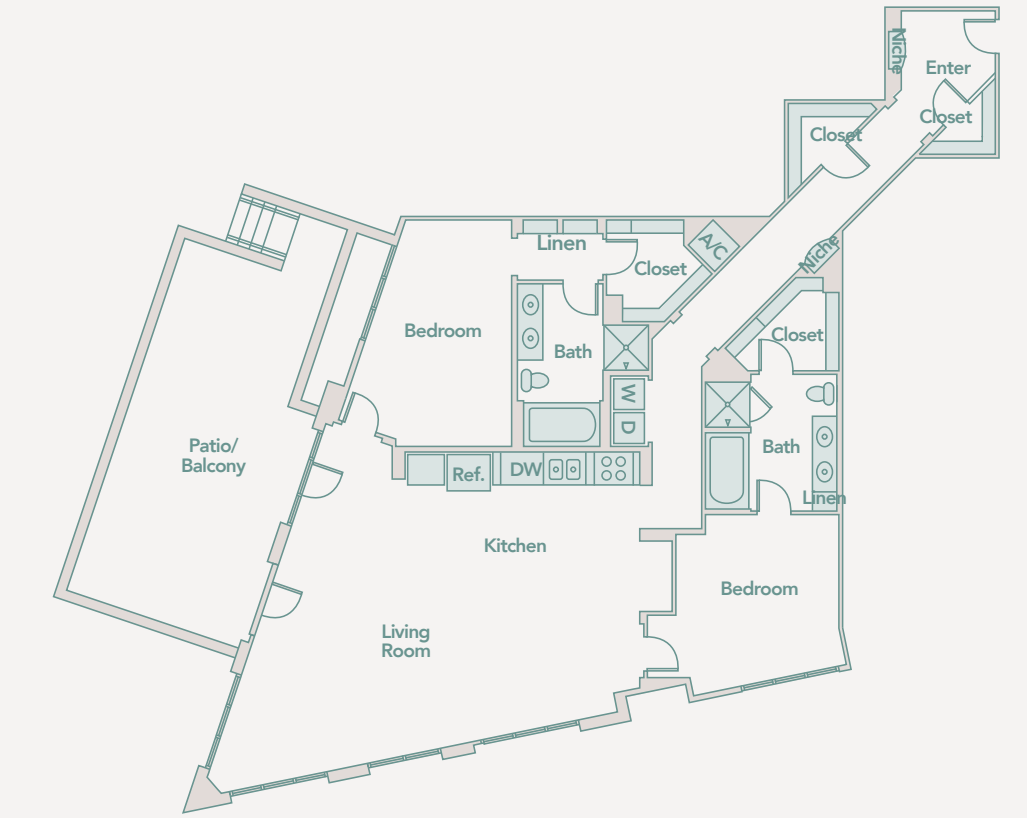

ONE-BEDROOM FLOORPLAN

ONE-BEDROOM, ONE BATH
975 - 998 sqft

ONE-BEDROOM, ONE BATH
1,011 - 1,095 sqft

ONE-BEDROOM, ONE AND A HALF BATH 1K
1,288 sqft

ONE-BEDROOM, ONE BATH
1,143 - 1,154 sqft

TWO-BEDROOM FLOORPLAN

TWO-BEDROOM, TWO BATH 2A
1,392 sqft

TWO-BEDROOM, TWO AND A HALF BATH 2B
1,544 sqft

TWO-BEDROOM, TWO BATH 2C
1,597 sqft

TWO-BEDROOM, TWO BATH 2D
1,734 sqft

TWO-BEDROOM FLOORPLAN

TWO-BEDROOM, TWO BATH
2,019 sqft

TWO-BEDROOM, TWO + HALF BATH
2,077 sqft

Floor plan layouts are provided as examples of unit types. Actual layout may vary. Prices subject to change without notice.