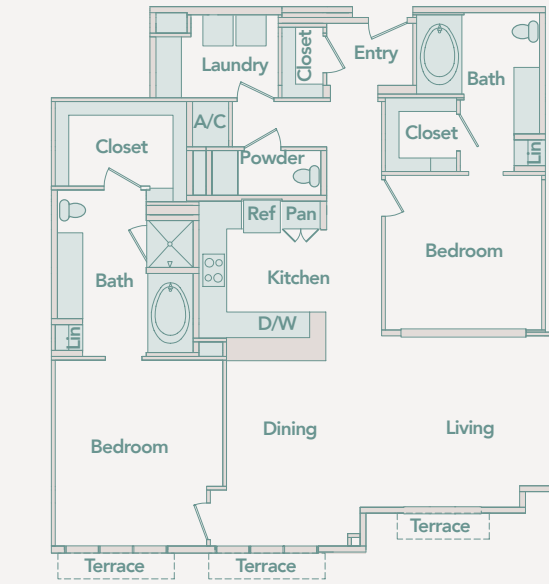

APARTMENT SPECIFICATIONS

Apartment Type	Size (sqft)
One-Bedroom	975 - 1288
Two-Bedroom	1392 - 2077

PROPERTY SITE MAP

LEGEND:

- Stairs
- Elevator
- Fitness Center
- Underground Parking
- Entrance/Exit
- Restroom
- Barbecue/Fire Pits
- Trash Chute
- Spa

ONE-BEDROOM FLOORPLAN

ONE-BEDROOM, ONE BATH
975 - 998 sqft

ONE-BEDROOM, ONE BATH
1,011 - 1,095 sqft

ONE-BEDROOM, ONE AND A HALF BATH 1K
1,288 sqft

ONE-BEDROOM, ONE BATH
1,143 - 1,154 sqft

TWO-BEDROOM FLOORPLAN

TWO-BEDROOM, TWO BATH 2A
1,392 sqft

TWO-BEDROOM, TWO AND A HALF BATH 2B
1,544 sqft

TWO-BEDROOM, TWO BATH 2C
1,597 sqft

TWO-BEDROOM, TWO BATH 2D
1,734 sqft

TWO-BEDROOM FLOORPLAN

TWO-BEDROOM, TWO BATH
2,019 sqft

TWO-BEDROOM, TWO + HALF BATH
2,077 sqft

Floor plan layouts are provided as examples of unit types. Actual layout may vary. Prices subject to change without notice.